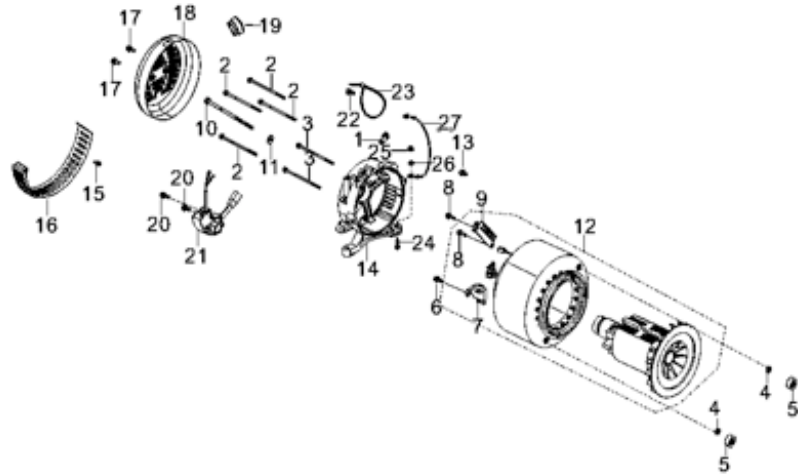

Generator Assembly

RP6500E / RP7500E

RP7500E

REF. NO.	DESCRIPTION	Part QTY	Part UPC	CAT Individual Part No.	MSRP Part Price	Part Dim (mm)				Group QTY	Group UPC	CAT Group Part No.	Group Name	MSRP Group Price	MODEL	Group Dim (mm)											
						Length	Width	Height	Weight(g)							Length	Width	Height	Weight(g)								
17	BOLT	2								1	815683022146	512-8322	COVER GP	\$21.09	RP5500/ RP6500E/7500E	190	50	50	302.3								
18	COVER, MOTOR TAIL	1																									
19	STOPPER,MOTOR RIGHT COVER	1																									
20	BOLT	2								1	815683022153	512-8323	REGULATOR GP -H	\$50.10	RP6500E/7500E	155	65	55	280.6								
21	REGULATOR, VOLTAGE	1	815683021699	511-7300	\$49.20	155	65	55	256.8																		
28	GEN HEAD ASSY(Include F17-1 to 27)	1	815683021705	501-5093	\$320.72	460	230	260	30807.4						RP7500E												

RP6500E

REF. NO.	DESCRIPTION	Part QTY	Part UPC	CAT Individual Part No.	MSRP Part Price	Part Dim (mm)				Group QTY	Group UPC	CAT Group Part No.	Group Name	MSRP Group Price	MODEL	Group Dim (mm)				
						Length	Width	Height	Weight(g)							Length	Width	Height	Weight(g)	
28	GEN HEAD ASSY(Include F17-1 to 27)	1	815683021712	501-5094	\$298.36	460	230	260	30807.4						RP6500E					