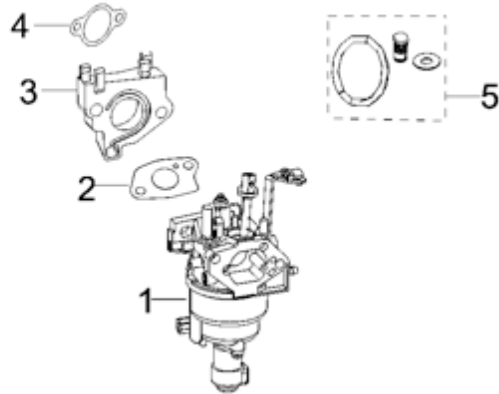

# Carburetor Assembly

## RP6500E / RP7500E

REF. NO.	DESCRIPTION	Part QTY	Part UPC	CAT Individual Part No.	MSRP Part Price	Part Dim (mm)				Group QTY	Group UPC	CAT Group Part No.	Group Name	MSRP Group Price	MODEL	Group Dim (mm)			
						Length	Width	Height	Weight(g)							Length	Width	Height	Weight(g)
1	CARBURETOR ASSY.	1	815683021408	511-7277	\$61.94	190	90	60	437.8	1	815683021910	512-8298	CARBURETOR GP -B	\$78.93	RP6500E/7500E	200	110	70	486.8
2	GASKET, CARBURETOR	1	815683021415	511-7269	\$2.36	65	43	2	1										
3	PLATE, CARBURETOR INSULATOR	1	815683021422	511-7271	\$3.65	70	16	2	47.4										
4	GASKET, INLET	1	815683021439	511-8857	\$2.98	68	38	2	0.6										
5	High Altitude Kit(3000-6000ft)	1	815683021446	501-5088	\$29.15	60	40	2	100					RP6500E/7500E					
	High Altitude Kit(6000-8000ft)	1	815683021453	501-5089	\$34.86	60	40	2	100										