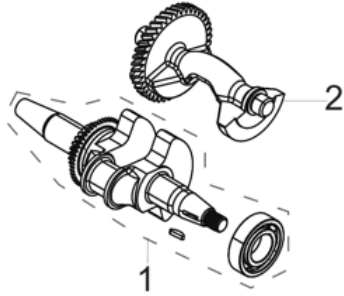

Crankshaft Assembly

RP6500E / RP7500E

REF. NO.	DESCRIPTION	Part QTY	Part UPC	CAT Individual Part No.	MSRP Part Price	Part Dim (mm)				Group QTY	Group UPC	CAT Group Part No.	Group Name	MSRP Group Price	MODEL	Group Dim (mm)			
						Length	Width	Height	Weight(g)							Length	Width	Height	Weight(g)
1	CRANKSHAFT ASSY.	1								1	815683021859	512-8292	CRANKSHAFT GP	\$113.62	RP6500E/7500E	300	215	205	4620
2	SHAFT ASSY, BALANCING	1																	