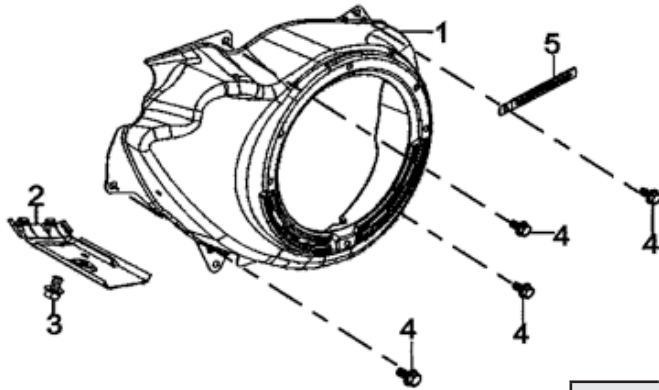

Shroud Assembly

RP6500E / RP7500E

REF. NO.	DESCRIPTION	Part QTY	Part UPC	CAT Individual Part No.	MSRP Part Price	Part Dim (mm)				Group QTY	Group UPC	CAT Group Part No.	Group Name	MSRP Group Price	MODEL	Group Dim (mm)			
						Length	Width	Height	Weight(g)							Length	Width	Height	Weight(g)
1	SHROUD	1								1	815683021903	512-8297	SHROUD GP-AIR	\$41.20	RP6500E/7500E	380	142	264	1000.5
2	SHROUD, CYLINDER BODY	1																	
3	BOLT	1																	
4	BOLT	5																	
5	CLIP	1																	