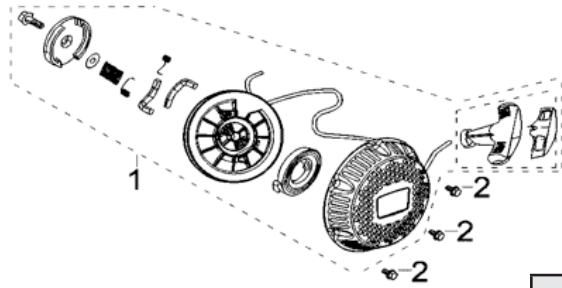

# Recoil Assembly

RP5500

REF. NO.	DESCRIPTION	Part QTY	Part UPC	CAT Individual Part No.	MSRP Part Price	Part Dim (mm)				Group QTY	Group UPC	CAT Group Part No.	Group Name	MSRP Group Price	MODEL	Group Dim (mm)				
						Length	Width	Height	Weight(g)							Length	Width	Height	Weight(g)	
1	STARTER ASSY, RECOIL	1								1	815683021897	512-8296	PULLEY GP-CSHAFT	\$33.65	RP5500/ RP6500E/7500E	258	258	48	724.4	
2	BOLT	3																		