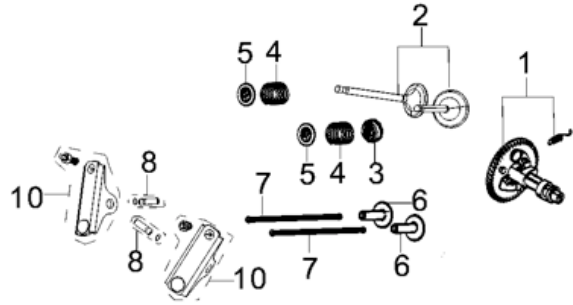

# Camshaft Assembly

RP5500

REF. NO.	DESCRIPTION	Part QTY	Part UPC	CAT Individual Part No.	MSRP Part Price	Part Dim (mm)				Group QTY	Group UPC	CAT Group Part No.	Group Name	MSRP Group Price	MODEL	Group Dim (mm)			
						Length	Width	Height	Weight(g)							Length	Width	Height	Weight(g)
1	CAMSHAFT ASSY.	1																	
2	VALVES SET	1																	
3	GUIDE, SEAL	1																	
4	SPRING, VALVE	2																	
5	SEAT, VALVE SPRING	2								1	815683021880	512-8295	CAMSHAFT GP	\$136.97	RP5500/RP6500E/ RP7500E	215	150	150	1141.4
6	TAPPET, VALVE	2																	
7	LIFTER SUBASSEMBLY, VALVE	2																	
8	ROCKER SHAFT	2																	
10	ROCKER ARM, VALVE	2																	