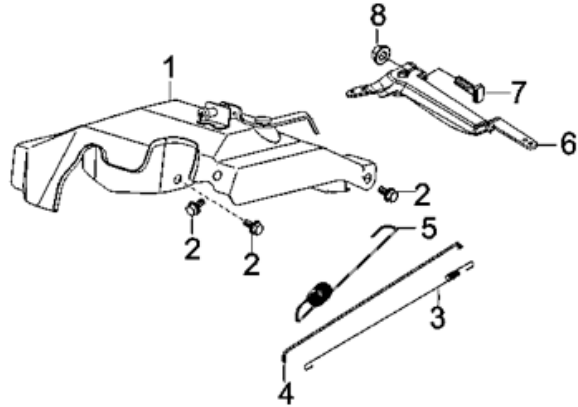

# Governer Control Assembly

RP5500

REF. NO.	DESCRIPTION	Part QTY	Part UPC	CAT Individual Part No.	MSRP Part Price	Part Dim (mm)				Group QTY	Group UPC	CAT Group Part No.	Group Name	MSRP Group Price	MODEL	Group Dim (mm)			
						Length	Width	Height	Weight(g)							Length	Width	Height	Weight(g)
1	CONTROL ASSY, THROTTLE	1								1	815683021224	512-8276	GOVERNOR GP -E	\$28.04	RP5500	250	200	80	328.3
2	BOLT	2							RP5500										
3	SPRING, THROTTLE VALVE RETURNING	1							RP5500										
4	ROD, GOVERNEOR	1							RP5500										
5	SPRING, GOVERNOR	1	815683021217	511-7274	\$0.68	235	0.2	1	7.5						RP5500				
6	SUPPORT SUBASSEMBLY, GOVERNOR	1													RP5500				
7	BOLT, GOVERNOR SUPPORT	1													RP5500				
8	NUT	1													RP5500				