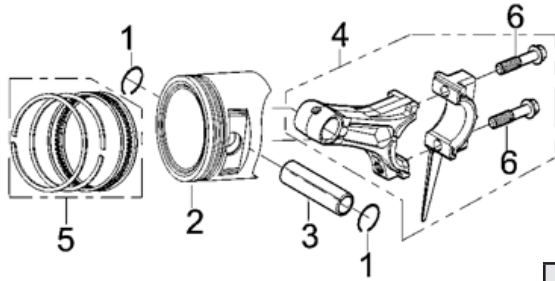

Piston/Connecting Rod

RP5500

REF. NO.	DESCRIPTION	Part QTY	Part UPC	CAT Individual Part No.	MSRP Part Price	Part Dim (mm)				Group QTY	Group UPC	CAT Group Part No.	Group Name	MSRP Group Price	MODEL	Group Dim (mm)			
						Length	Width	Height	Weight(g)							Length	Width	Height	Weight(g)
1	CLIP, PISTON PIN	2								1	815683021071	512-8269	PISTON GP	\$24.18	RP5500	85	85	65	228.8
2	PISTON	1							RP5500										
3	PIN, PISTON	1							RP5500										
4	ROD, CONNECTING	1							1	815683021088	512-8270	ROD GP-CONN	\$27.34	RP5500	148	28	140	213.5	
6	BOLT, CONNECTING ROD													RP5500					
5	PISTON RINGS SET	1	815683021064	511-7265	\$15.16	84	84	4.6	16.2						RP5500				