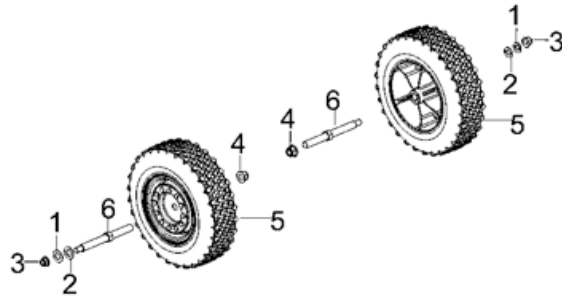

# Wheel Assembly

RP5500

REF. NO.	DESCRIPTION	Part QTY	Part UPC	CAT Individual Part No.	MSRP Part Price	Part Dim (mm)				Group QTY	Group UPC	CAT Group Part No.	Group Name	MSRP Group Price	MODEL	Group Dim (mm)			
						Length	Width	Height	Weight(g)							Length	Width	Height	Weight(g)
1	WASHER	2								1	815683022160	512-8324	WHEEL GP-TIRE	\$36.61	RP5500/ RP6500E/7500E	485	170	485	3488.8
2	WASHER	2																	
3	NUT	2																	
4	NUT	2																	
6	AXLE, WHEEL	2																	
5	WHEEL	2	815683021729	511-7307	\$27.42	240	80	240	1556.4										