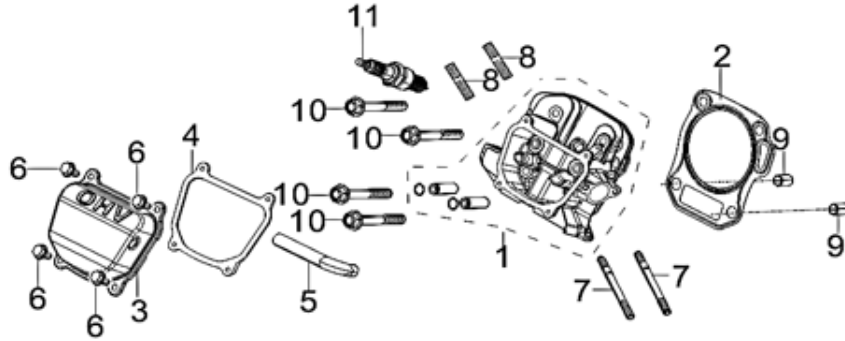

Cylinder Assembly

RP5500

REF. NO.	DESCRIPTION	Part QTY	Part UPC	CAT Individual Part No.	MSRP Part Price	Part Dim (mm)				Group QTY	Group UPC	CAT Group Part No.	Group Name	MSRP Group Price	MODEL	Group Dim (mm)			
						Length	Width	Height	Weight(g)							Length	Width	Height	Weight(g)
3	COVER SUBASSEMBLY, CYLINDER HEAD	1								1	815683020944	512-8262	COVER GP-CYL HD	\$17.53	RP5500	124	113	45	254.5
4	GASKET, CYLINDER HEAD COVER	1	815683020906	511-7250	\$2.47	90	112	2	2.4						RP5500				
6	BOLT	4													RP5500				
5	TUBE, BREATHER	1	815683020913	511-8041	\$3.49	134	15	15	18.5						RP5500				
1	HEAD SUBASSEMBLY, CYLINDER	1								1	815683020951	512-8263	HEAD GP-CYL BSC	\$78.76	RP5500	190	160	105	1674
2	GASKET, CYLINDER HEAD	1	815683020920	511-7253	\$3.38	110	115	2	7.8						RP5500				
7	STUD	2													RP5500				
8	STUD	2													RP5500				
9	PIN	2													RP5500				
10	BOLT, CYLINDER HEAD	4																	
11	PLUG, SPARK	1	815683020937	511-7296	\$6.18	23	23	82	60						RP3600/ RP5500				