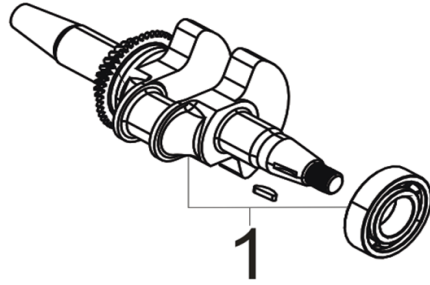

Crankshaft Assembly

RP5500

REF. NO.	DESCRIPTION	Part QTY	Part UPC	CAT Individual Part No.	MSRP Part Price	Part Dim (mm)				Group QTY	Group UPC	CAT Group Part No.	Group Name	MSRP Group Price	MODEL	Group Dim (mm)			
						Length	Width	Height	Weight(g)							Length	Width	Height	Weight(g)
1	CRANKSHAFT ASSY.	1	815683021057	511-8026	\$88.74	278	105	102	2940						RP5500				