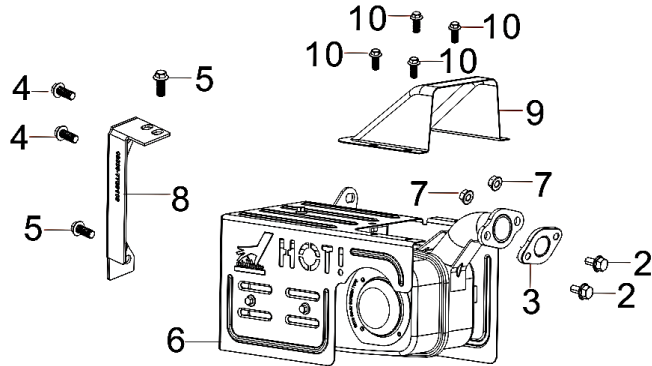

Muffler Assembly

RP5500

REF. NO.	DESCRIPTION	Part QTY	Part UPC	CAT Individual Part No.	MSRP Part Price	Part Dim (mm)				Group QTY	Group UPC	CAT Group Part No.	Group Name	MSRP Group Price	MODEL	Group Dim (mm)			
						Length	Width	Height	Weight(g)							Length	Width	Height	Weight(g)
2	BOLT	2			\$0.90					1	815683021187	512-8273	MUFFLER GP	\$77.27	RP5500	310	180	220	2873.3
3	GASKET, EXHAUST OUTLET	1	815683021170	511-7291	\$1.32	70	46	1	8.4						RP5500				
4	BOLT	2							RP5500										
5	BOLT	2							RP5500										
6	MUFFLER ASSEMBLY	1							RP5500										
7	NUT	2							RP5500										
8	BRACKET, MUFFLER	1							RP5500										
9	MUFFLER AIR GUIDE COVER	1							RP5500										
10	BOLT	4							RP5500										
11	SPARK ARRESTOR	1	815683020562 on 3600	501-5080	\$6.87	85	15	93	30						RP5500				