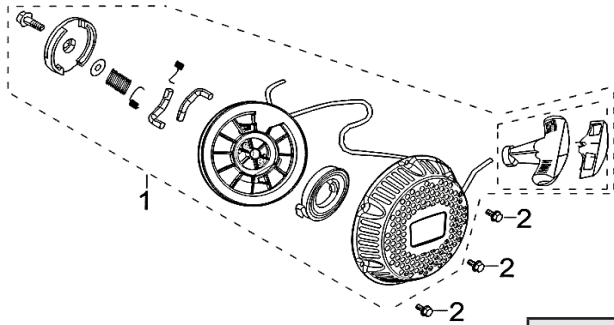

Recoil Assembly

RP3600

REF. NO.	DESCRIPTION	Part QTY	Part UPC	CAT Individual Part No.	MSRP Part Price	Part Dim (mm)				Group QTY	Group UPC	CAT Group Part No.	Group Name	MSRP Group Price	MODEL	Group Dim (mm)			
						Length	Width	Height	Weight(g)							Length	Width	Height	Weight(g)
1	STARTER ASSY, RECOIL	1								1	815683020425	512-8236	PULLEY GP-CSHAFT	\$24.72	RP3600	240	180	80	525.2
2	BOLT	3																	