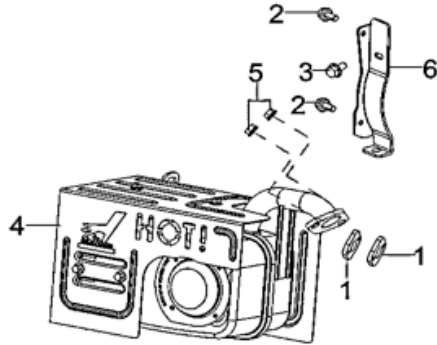

# Muffler Assembly

RP3600

REF. NO.	DESCRIPTION	Part QTY	Part UPC	CAT Individual Part No.	MSRP Part Price	Part Dim (mm)				Group QTY	Group UPC	CAT Group Part No.	Group Name	MSRP Group Price	MODEL	Group Dim (mm)													
						Length	Width	Height	Weight(g)							Length	Width	Height	Weight(g)										
1	GASKET, EXHAUST OUTLET	2	815683020555	511-7292	\$1.02	70	40	1	6.2	1	815683020579	512-8241	MUFFLER GP	\$76.73	RP3600	350	160	230	3521										
2	BOLT	2																											
3	BOLT	1																											
4	MUFFLER ASSEMBLY	1																						RP3600					
5	NUT	2																											
6	BRACKET,MUFFLER	1																											
11	SPARK ARRESTOR	1	815683020562	501-5080	\$4.88	85	15	93	30						RP3600/ RP5500														