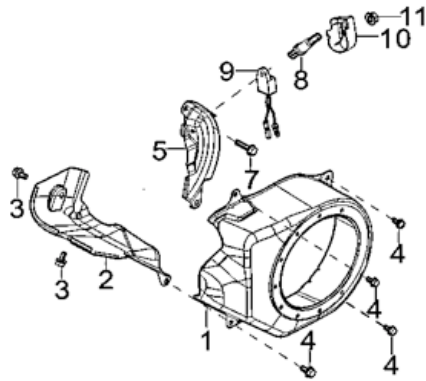

# Shroud Assembly

RP3600

REF. NO.	DESCRIPTION	Part QTY	Part UPC	CAT Individual Part No.	MSRP Part Price	Part Dim (mm)				Group QTY	Group UPC	CAT Group Part No.	Group Name	MSRP Group Price	MODEL	Group Dim (mm)			
						Length	Width	Height	Weight(g)							Length	Width	Height	Weight(g)
1	SHROUD	1																	
2	SHROUD, CYLINDER BODY	1								1	815683020432	512-8237	SHROUD GP-AIR	\$38.70	RP3600	300	250	120	741.2
3	BOLT	2																	
4	BOLT	4																	
5	SHIELD,LOWER	1																	
7	BOLT	1																	
8	BOLT,WIRE PROTECT COVER	1																	
9	PROTECTOR, OIL	1								1	815683020449	512-8238	COVER GP	\$28.82	RP3600	80	60	50	60
10	WIRE PROTECT COVER	1																	
11	NUT	1																	