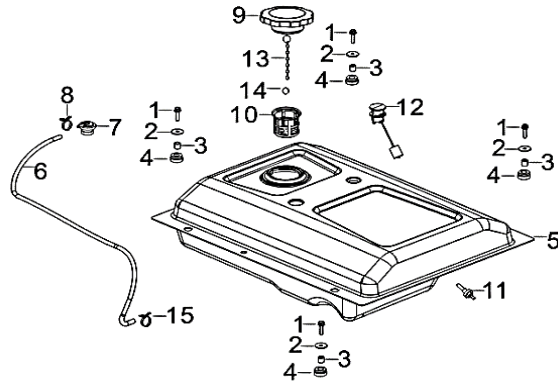

# Fuel Tank Assembly

RP3600

REF. NO.	DESCRIPTION	Part QTY	Part UPC	CAT Individual Part No.	MSRP Part Price	Part Dim (mm)				Group QTY	Group UPC	CAT Group Part No.	Group Name	MSRP Group Price	MODEL	Group Dim (mm)			
						Length	Width	Height	Weight(g)							Length	Width	Height	Weight(g)
1	BOLT	4								1	815683020593	512-8242	TANK GP-FUEL (B)	\$94.84	RP3600	540	450	130	3720.4
2	WASHER	4																	
3	BUSH	4																	
4	SLEEVE, FUEL TANK RUBBER	4																	
5	TANK, FUEL	1																	
12	LEVELER GAUGE, FUEL	1	815683020586	511-8903	\$3.72	145	35	35	17.8										
9	FUEL CAP	1								1	815683020609	512-8243	CAP GP-FUEL	\$19.01	RP3600	100	100	40	195.2
13	CHAIN, FUEL CAP	1																	
14	CLIP, FUEL CAP CHAIN	1																	
6	HOSE, FUEL STEAM RUBBER	1								1	815683020616	512-8244	VENT GP-FUEL	\$7.19	RP3600	870	10	10	70.4
7	ROLLOVER VALVE	1																	
8	CLAMP	1																	
15	CLAMP	1																	

## RP3600 CARB

REF. NO.	DESCRIPTION	Part QTY	Part UPC	CAT Individual Part No.	MSRP Part Price	Part Dim (mm)				Group QTY	Group UPC	CAT Group Part No.	Group Name	MSRP Group Price	MODEL	Group Dim(mm)			
						Length	Width	Height	Weight(g)							Length	Width	Height	Weight(g)
6	HOSE, FUEL STEAM RUBBER	1								1	815683020876	512-8259	VENT GP-FUEL	\$5.94	RP3600	870	10	10	70.4
7	ROLLOVER VALVE	2							RP3600										
8	CLAMP	2							RP3600										
16	CLAMP	1							RP3600										
15	HOSE, AIR CLEANER RUBBER	1							1	815683020883	512-8260	DISPOSAL GP -A	\$34.86	RP3600	150	130	85	416	
17	COLLECTOR, FUEL STEAM	1												RP3600					
18	ASSEMBLY PLATE, FUEL STEAM COLLECTOR	1												RP3600					
19	BOLT	4												RP3600					
20	NUT	2												RP3600					