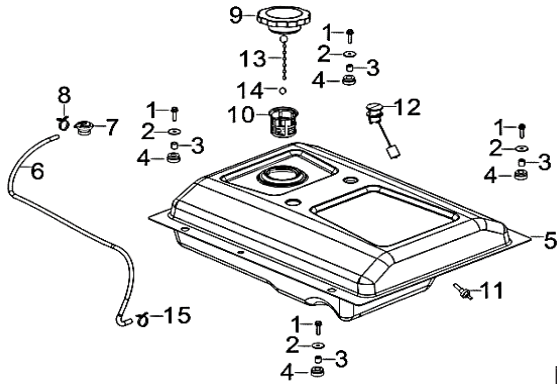

# Fuel Tank Assembly

RP3600

REF. NO.	DESCRIPTION	Part QTY	Part UPC	CAT Individual Part No.	MSRP Part Price	Part Dim (mm)				Group QTY	Group UPC	CAT Group Part No.	Group Name	MSRP Group Price	MODEL	Group Dim (mm)			
						Length	Width	Height	Weight(g)							Length	Width	Height	Weight(g)
1	BOLT	4								1	815683020593	512-8242	TANK GP-FUEL (B)	\$94.84	RP3600	540	450	130	3720.4
2	WASHER	4																	
3	BUSH	4																	
4	SLEEVE, FUEL TANK RUBBER	4																	
5	TANK, FUEL	1																	
12	LEVELER GAUGE, FUEL	1	815683020586	511-8903	\$3.72	145	35	35	17.8										
9	FUEL CAP	1								1	815683020609	512-8243	CAP GP-FUEL	\$19.01	RP3600	100	100	40	195.2
13	CHAIN, FUEL CAP	1																	
14	CLIP, FUEL CAP CHAIN	1																	
6	HOSE, FUEL STEAM RUBBER	1								1	815683020616	512-8244	VENT GP-FUEL	\$7.19	RP3600	870	10	10	70.4
7	ROLLOVER VALVE	1																	
8	CLAMP	1																	
15	CLAMP	1																	

## RP3600 CARB

REF. NO.	DESCRIPTION	Part QTY	Part UPC	CAT Individual Part No.	MSRP Part Price	Part Dim (mm)				Group QTY	Group UPC	CAT Group Part No.	Group Name	MSRP Group Price	MODEL	Group Dim(mm)			
						Length	Width	Height	Weight(g)							Length	Width	Height	Weight(g)
6	HOSE, FUEL STEAM RUBBER	1								1	815683020876	512-8259	VENT GP-FUEL	\$5.94	RP3600	870	10	10	70.4
7	ROLLOVER VALVE	2							RP3600										
8	CLAMP	2							RP3600										
16	CLAMP	1							RP3600										
15	HOSE, AIR CLEANER RUBBER	1							1	815683020883	512-8260	DISPOSAL GP -A	\$34.86	RP3600	150	130	85	416	
17	COLLECTOR, FUEL STEAM	1												RP3600					
18	ASSEMBLY PLATE, FUEL STEAM COLLECTOR	1												RP3600					
19	BOLT	4												RP3600					
20	NUT	2												RP3600					