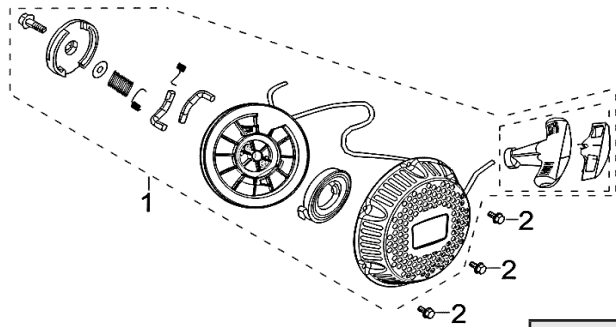

Recoil Assembly

RP3600

REF. NO.	DESCRIPTION	Part QTY	Part UPC	CAT Individual Part No.	MSRP Part Price	Part Dim (mm)				Group QTY	Group UPC	CAT Group Part No.	Group Name	MSRP Group Price	MODEL	Group Dim (mm)				
						Length	Width	Height	Weight(g)							Length	Width	Height	Weight(g)	
1	STARTER ASSY, RECOIL	1								1	815683020425	512-8236	PULLEY GP-CSHAFT	\$24.72	RP3600	240	180	80	525.2	
2	BOLT	3																		