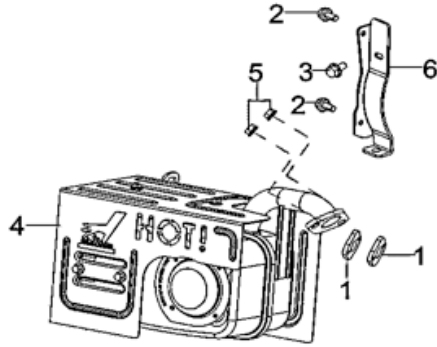

# Muffler Assembly

RP3600

REF. NO.	DESCRIPTION	Part QTY	Part UPC	CAT Individual Part No.	MSRP Part Price	Part Dim (mm)				Group QTY	Group UPC	CAT Group Part No.	Group Name	MSRP Group Price	MODEL	Group Dim (mm)													
						Length	Width	Height	Weight(g)							Length	Width	Height	Weight(g)										
1	GASKET, EXHAUST OUTLET	2	815683020555	511-7292	\$1.02	70	40	1	6.2	1	815683020579	512-8241	MUFFLER GP	\$76.73	RP3600	350	160	230	3521										
2	BOLT	2																											
3	BOLT	1																											
4	MUFFLER ASSEMBLY	1																						RP3600					
5	NUT	2																											
6	BRACKET,MUFFLER	1																											
11	SPARK ARRESTOR	1	815683020562	501-5080	\$4.88	85	15	93	30						RP3600/ RP5500														