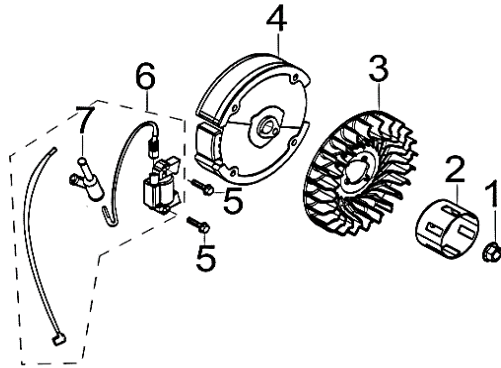

Flywheel Assembly

RP3600

REF. NO.	DESCRIPTION	Part QTY	Part UPC	CAT Individual Part No.	MSRP Part Price	Part Dim (mm)				Group QTY	Group UPC	CAT Group Part No.	Group Name	MSRP Group Price	MODEL	Group Dim (mm)			
						Length	Width	Height	Weight(g)							Length	Width	Height	Weight(g)
1	NUT, FLYWHEEL	1								1	815683020623	512-8245	FLYWHEEL GP	\$60.40	RP3600	180	180	170	2795.2
2	CUP,STARTER	1																	
3	IMPELLER	1																	
4	FLYWHEEL SUBASSEMBLY	1																	
5	BOLT	2								1	815683020630	512-8246	COIL GP-IGNITION	\$35.95	RP3600	140	80	70	263
6	COIL, IGNITION	1																	
7	CAP, SPARK PLUG	1																	