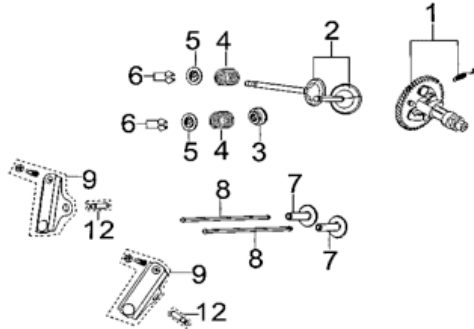

Camshaft Assembly

RP3600

REF. NO.	DESCRIPTION	Part QTY	Part UPC	CAT Individual Part No.	MSRP Part Price	Part Dim (mm)				Group QTY	Group UPC	CAT Group Part No.	Group Name	MSRP Group Price	MODEL	Group Dim (mm)			
						Length	Width	Height	Weight(g)							Length	Width	Height	Weight(g)
1	CAMSHAFT ASSY.	1																	
2	VALVES SET	1																	
3	GUIDE, SEAL	1																	
4	SPRING, VALVE	2																	
5	SEAT, VALVE SPRING	2																	
6	CLAMP, VALVE LOCK	4								1	815683020418	512-8235	CAMSHAFT GP	\$64.64	RP3600	150	155	130	452.6
7	TAPPET, VALVE	2																	
8	LIFTER SUBASSEMBLY, VALVE	2																	
9	ROCKER ARM, VALVE	2																	
12	ROCKER SHAFT	2																	