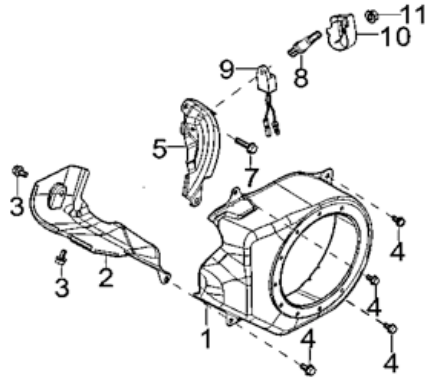

Shroud Assembly

RP3600

REF. NO.	DESCRIPTION	Part QTY	Part UPC	CAT Individual Part No.	MSRP Part Price	Part Dim (mm)				Group QTY	Group UPC	CAT Group Part No.	Group Name	MSRP Group Price	MODEL	Group Dim (mm)			
						Length	Width	Height	Weight(g)							Length	Width	Height	Weight(g)
1	SHROUD	1								1	815683020432	512-8237	SHROUD GP-AIR	\$38.70	RP3600	300	250	120	741.2
2	SHROUD, CYLINDER BODY	1																	
3	BOLT	2																	
4	BOLT	4																	
5	SHIELD,LOWER	1																	
7	BOLT	1								1	815683020449	512-8238	COVER GP	\$28.82	RP3600	80	60	50	60
8	BOLT,WIRE PROTECT COVER	1																	
9	PROTECTOR, OIL	1																	
10	WIRE PROTECT COVER	1																	
11	NUT	1																	