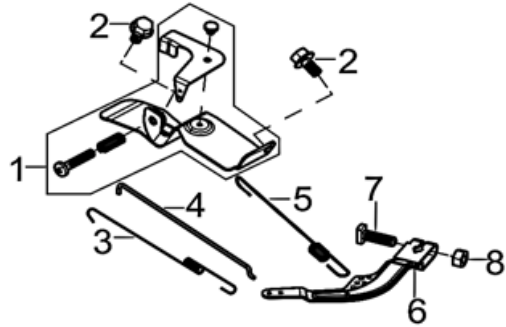

Governor Control Assembly

RP3600

REF. NO.	DESCRIPTION	Part QTY	Part UPC	CAT Individual Part No.	MSRP Part Price	Part Dim (mm)				Group QTY	Group UPC	CAT Group Part No.	Group Name	MSRP Group Price	MODEL	Group Dim (mm)			
						Length	Width	Height	Weight(g)							Length	Width	Height	Weight(g)
1	CONTROL ASSY, THROTTLE	1								1	815683020654	512-8247	GOVERNOR GP -E	\$19.17	RP3600	140	80	70	124.6
2	BOLT	2																	
3	SPRING, THROTTLE VALVE RETURNING	1																	
4	ROD, GOVERNEOR	1																	
5	SPRING, GOVERNOR	1	815683020647	511-7276	\$0.50	100	20	10	2.6										
6	SUPPORT SUBASSEMBLY, GOVERNOR	1																	
7	BOLT, GOVERNOR SUPPORT	1																	
8	NUT	1																	