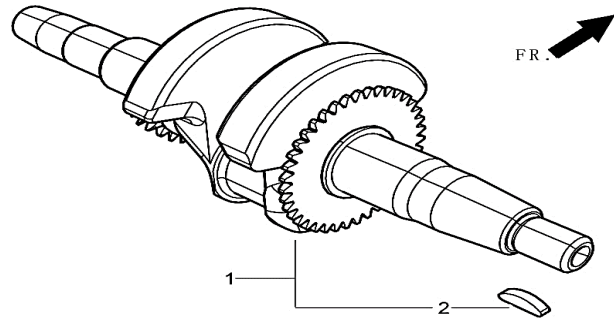

# Crankshaft Assembly

RP3600

REF. NO.	DESCRIPTION	Part QTY	Part UPC	CAT Individual Part No.	MSRP Part Price	Part Dim (mm)				Group QTY	Group UPC	CAT Group Part No.	Group Name	MSRP Group Price	MODEL	Group Dim (mm)			
						Length	Width	Height	Weight(g)							Length	Width	Height	Weight(g)
1	CRANKSHAFT ASSY.	1	815683020395	511-7266	\$66.89	250	100	90	1732						RP3600				