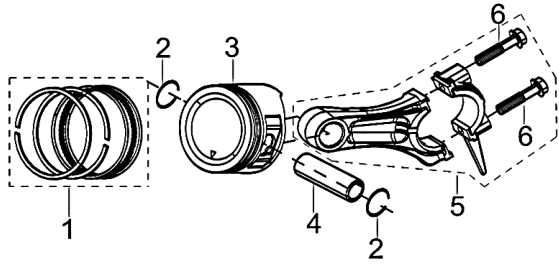

Piston/Connecting Rod

RP3600

REF. NO.	DESCRIPTION	Part QTY	Part UPC	CAT Individual Part No.	MSRP Part Price	Part Dim (mm)				Group QTY	Group UPC	CAT Group Part No.	Group Name	MSRP Group Price	MODEL	Group Dim (mm)			
						Length	Width	Height	Weight(g)							Length	Width	Height	Weight(g)
1	PISTON RINGS SET	1								1	815683020401	512-8234	PISTON GP	\$27.71	RP3600	215	70	50	358.7
2	CLIP, PISTON PIN	2																	
3	PISTON	1																	
4	PIN, PISTON	1																	
6	ROD, CONNECTING	2																	
5	BOLT, CONNECTING ROD	1																	