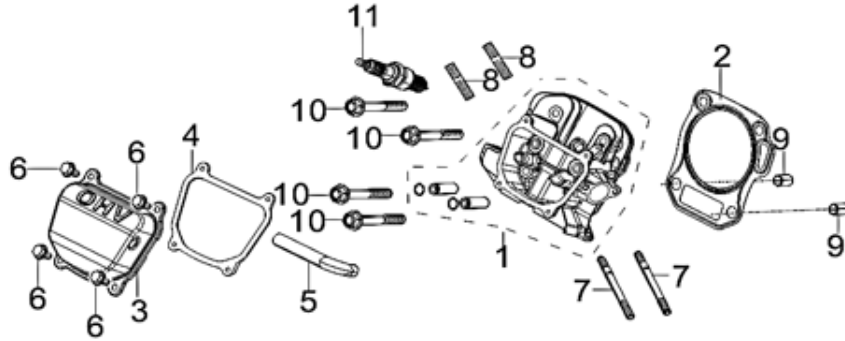

# Cylinder Assembly

RP3600

REF. NO.	DESCRIPTION	Part QTY	Part UPC	CAT Individual Part No.	MSRP Part Price	Part Dim (mm)				Group QTY	Group UPC	CAT Group Part No.	Group Name	MSRP Group Price	MODEL	Group Dim (mm)			
						Length	Width	Height	Weight(g)							Length	Width	Height	Weight(g)
3	COVER SUBASSEMBLY, CYLINDER HEAD	1								1	815683020289	512-8227	COVER GP-CYL HD	\$12.95	RP3600	120	110	40	282.4
4	GASKET, CYLINDER HEAD COVER	1	815683020258	511-7249	\$1.58	90	112	2	2.4										
6	BOLT	4																	
5	TUBE, BREATHER	1	815683020265	511-8859	\$1.41	100	100	15	9						RP3600				
1	HEAD SUBASSEMBLY, CYLINDER	1								1	815683020296	512-8228	HEAD GP-CYL BSC	\$67.83	RP3600	190	150	120	949
2	GASKET, CYLINDER HEAD	1	815683020272	511-7252	\$2.99	110	115	2	7.8										
7	STUD	2																	
8	STUD	2																	
9	PIN	2																	
10	BOLT, CYLINDER HEAD	4																	