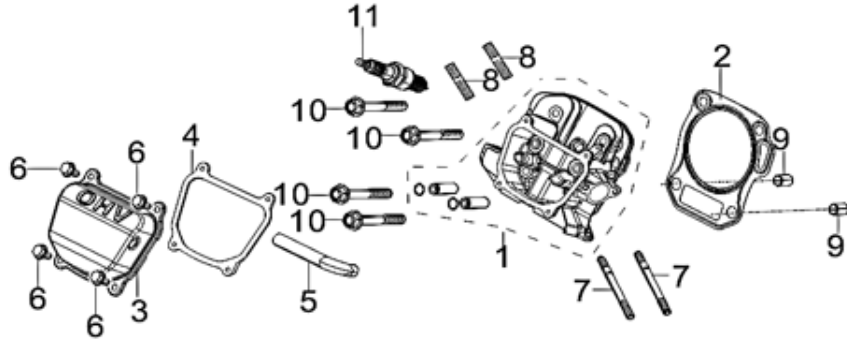

Cylinder Assembly

RP5500

REF. NO.	DESCRIPTION	Part QTY	Part UPC	CAT Individual Part No.	MSRP Part Price	Part Dim (mm)				Group QTY	Group UPC	CAT Group Part No.	Group Name	MSRP Group Price	MODEL	Group Dim (mm)			
						Length	Width	Height	Weight(g)							Length	Width	Height	Weight(g)
3	COVER SUBASSEMBLY, CYLINDER HEAD	1								1	815683020944	512-8262	COVER GP-CYL HD	\$17.53	RP5500	124	113	45	254.5
4	GASKET, CYLINDER HEAD COVER	1	815683020906	511-7250	\$2.47	90	112	2	2.4						RP5500				
6	BOLT	4													RP5500				
5	TUBE, BREATHER	1	815683020913	511-8041	\$3.49	134	15	15	18.5						RP5500				
1	HEAD SUBASSEMBLY, CYLINDER	1								1	815683020951	512-8263	HEAD GP-CYL BSC	\$78.76	RP5500	190	160	105	1674
2	GASKET, CYLINDER HEAD	1	815683020920	511-7253	\$3.38	110	115	2	7.8						RP5500				
7	STUD	2													RP5500				
8	STUD	2													RP5500				
9	PIN	2													RP5500				
10	BOLT, CYLINDER HEAD	4																	
11	PLUG, SPARK	1	815683020937	511-7296	\$6.18	23	23	82	60						RP3600/ RP5500				