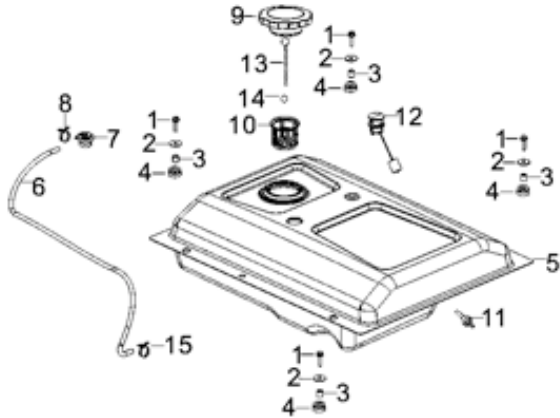

Fuel Tank Assembly

RP5500

REF. NO.	DESCRIPTION	Part QTY	Part UPC	CAT Individual Part No.	MSRP Part Price	Part Dim (mm)				Group QTY	Group UPC	CAT Group Part No.	Group Name	MSRP Group Price	MODEL	Group Dim (mm)				
						Length	Width	Height	Weight(g)							Length	Width	Height	Weight(g)	
6	HOSE, FUEL STEAM RUBBER	1								1	815683021958	512-8302	VENT GP-FUEL	\$7.46	RP5500/RP6500E/ RP7500E	105	75	33	70.4	
7	ROLLOVER VALVE	1																		
8	CLAMP	1																		
15	CLAMP	1																		
9	FUEL CAP	1								1	815683021965	512-8303	CAP GP-FUEL	\$19.01	RP5500/RP6500E/ RP7500E	96	96	40	195.2	
13	CHAIN, FUEL CAP	1																		
14	CLIP, FUEL CAP CHAIN	1																		
1	BOLT	4								1	815683021972	512-8304	TANK GP-FUEL (B)	\$129.21	RP5500/RP6500E/ RP7500E	640	510	180	5868.6	
2	WASHER	4																		
3	BUSH	4																		
4	SLEEVE, FUEL TANK RUBBER	4																		
5	TANK, FUEL	1	815683021491	511-7281	\$116.63	640	510	180	5748.2											
12	LEVELER GAUGE, FUEL	1	815683021507	511-8902	\$4.82	145	35	35	17.8											
10	STRAINER, FUEL	1	815683021514	511-8851	\$2.65	51	59	51	7.2						RP3600/RP5500/ RP6500E/RP7500E					
11	FUEL OUTLET NOZZLE	1	815683021521	511-8853	\$1.10	54	21	21	4.2											