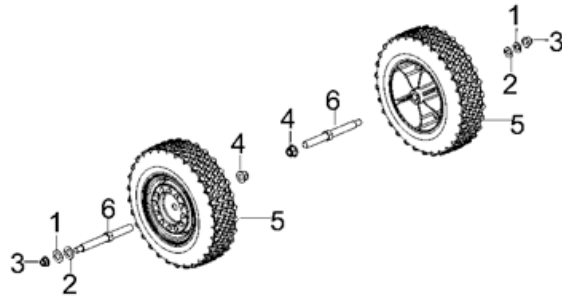

# Wheel Assembly

RP5500

REF. NO.	DESCRIPTION	Part QTY	Part UPC	CAT Individual Part No.	MSRP Part Price	Part Dim (mm)				Group QTY	Group UPC	CAT Group Part No.	Group Name	MSRP Group Price	MODEL	Group Dim (mm)			
						Length	Width	Height	Weight(g)							Length	Width	Height	Weight(g)
1	WASHER	2								1	815683022160	512-8324	WHEEL GP-TIRE	\$36.61	RP5500/ RP6500E/7500E	485	170	485	3488.8
2	WASHER	2																	
3	NUT	2																	
4	NUT	2																	
6	AXLE, WHEEL	2																	
5	WHEEL	2	815683021729	511-7307	\$27.42	240	80	240	1556.4										