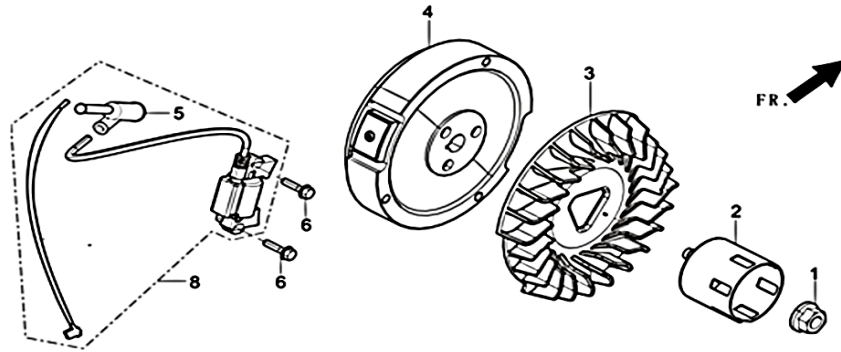

Flywheel Assembly

RP5500

REF. NO.	DESCRIPTION	Part QTY	Part UPC	CAT Individual Part No.	MSRP Part Price	Part Dim (mm)				Group QTY	Group UPC	CAT Group Part No.	Group Name	MSRP Group Price	MODEL	Group Dim (mm)			
						Length	Width	Height	Weight(g)							Length	Width	Height	Weight(g)
1	NUT, FLYWHEEL	1								1	815683021194	512-8274	FLYWHEEL GP	\$112.34	RP5500	215	215	162	4535
2	PULLEY, STARTER	1							RP5500										
3	IMPELLER	1							RP5500										
4	FLYWHEEL SUBASSEMBLY	1							RP5500										
5	CAP, SPARK PLUG	1							1	815683021200	512-8275	COIL GP-IGNITION	\$37.72	RP5500	540	60	65	276.4	
6	BOLT	2												RP5500					
8	COIL, IGNITION	1												RP5500					