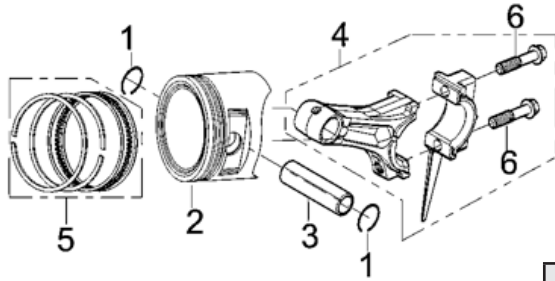

Piston/Connecting Rod

RP5500

REF. NO.	DESCRIPTION	Part QTY	Part UPC	CAT Individual Part No.	MSRP Part Price	Part Dim (mm)				Group QTY	Group UPC	CAT Group Part No.	Group Name	MSRP Group Price	MODEL	Group Dim (mm)											
						Length	Width	Height	Weight(g)							Length	Width	Height	Weight(g)								
1	CLIP, PISTON PIN	2								1	815683021071	512-8269	PISTON GP	\$24.18	RP5500	85	85	65	228.8								
2	PISTON	1																									
3	PIN, PISTON	1																									
4	ROD, CONNECTING	1								1	815683021088	512-8270	ROD GP-CONN	\$27.34	RP5500	148	28	140	213.5								
6	BOLT, CONNECTING ROD																										
5	PISTON RINGS SET	1	815683021064	511-7265	\$15.16	84	84	4.6	16.2						RP5500												