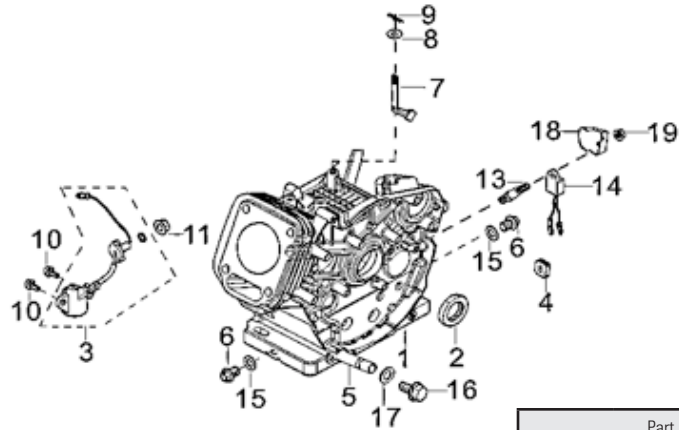

Crankcase Assembly

RP5500

REF. NO.	DESCRIPTION	Part QTY	Part UPC	CAT Individual Part No.	MSRP Part Price	Part Dim (mm)				Group QTY	Group UPC	CAT Group Part No.	Group Name	MSRP Group Price	MODEL	Group Dim (mm)			
						Length	Width	Height	Weight(g)							Length	Width	Height	Weight(g)
7	ARM, GOVERNOR	1								1	815683020975	512-8264	LEVER GP-CAL	\$7.23	RP5500	94	52	15	40.2
8	WASHER, FLAT	1							RP5500										
9	COTTER	1							RP5500										
2	SEAL, OIL	1	815683020968	511-7311	\$5.92	54	57	57	47						RP5500				
1	CRANKCASE SUBASSEMBLY	1								1	815683020982	512-8265	CRANKCASE GP	\$152.31	RP5500	380	190	290	5360.6
4	PLUG, RUBBER	1							RP5500										
5	DRAIN PIPE	1							RP5500										
6	BOLT, DRAIN PLUG	2							RP5500										
15	WASHER, FLAT	2							RP5500										
16	BOLT, DRAIN PLUG	2							RP5500										
17	WASHER, FLAT	1							RP5500										
13	BOLT	1								1	815683020999	512-8266	COVER GP	\$19.89	RP5500	60	40	20	60
14	PROTECTOR, OIL	1							RP5500										
18	WIRE PROTECT COVER	1							RP5500										
19	NUT	1							RP5500										