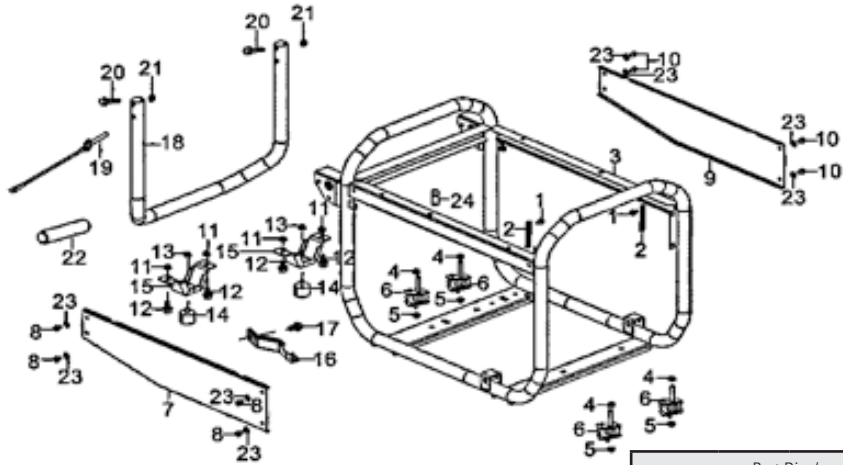

Frame Assembly

RP5500

REF. NO.	DESCRIPTION	Part QTY	Part UPC	CAT Individual Part No.	MSRP Part Price	Part Dim (mm)				Group QTY	Group UPC	CAT Group Part No.	Group Name	MSRP Group Price	MODEL	Group Dim (mm)			
						Length	Width	Height	Weight(g)							Length	Width	Height	Weight(g)
1	BOLT	2								1	815683021231	512-8277	FRAME GP	\$120.42	RP3600/ RP5500	780	530	580	8022.3
2	CLIP	2							RP3600/ RP5500										
3	FRAME ASSY	1							RP5500E										
29	PROTECT RUBBER	1							RP3600/ RP5500										
30	NYLON NUT	2							RP3600/ RP5500										
31	ISOLATOR	2							RP3600/ RP5500										
32	HEX BOLT	2							RP3600/ RP5500										
33	RUBBER CUSHION	2							RP3600/ RP5500										
34	CAP NUT	2							RP3600/ RP5500										
35	SOUND ABSORBING COTTON	2							RP3600/ RP5500										
16	SUPPORT BRACKET, ATR CLEANER	1							1						815683021248	512-8278	SUPPORT GP-ACL	\$6.76	RP5500
17	BOLT	1												RP5500					

Frame Assembly

RP5500 CARB

REF. NO.	DESCRIPTION	Part QTY	Part UPC	CAT Individual Part No.	MSRP Part Price	Part Dim (mm)				Group QTY	Group UPC	CAT Group Part No.	Group Name	MSRP Group Price	MODEL	Group Dim(mm)			
						Length	Width	Height	Weight(g)							Length	Width	Height	Weight(g)
1	BOLT	2																	
2	CLIP	2																	
3	FRAME ASSY	1																	
29	PROTECT RUBBER	1																	
30	NYLON NUT	2																	
31	ISOLATOR	2								1	815683021316	512-8282	FRAME GP	\$131.41	RP3600/ RP5500	780	530	580	8022.3
32	HEX BOLT	2																	
33	RUBBER CUSHION	2																	
34	CAP NUT	2																	
35	SOUND ABSORBING COTTON	2																	