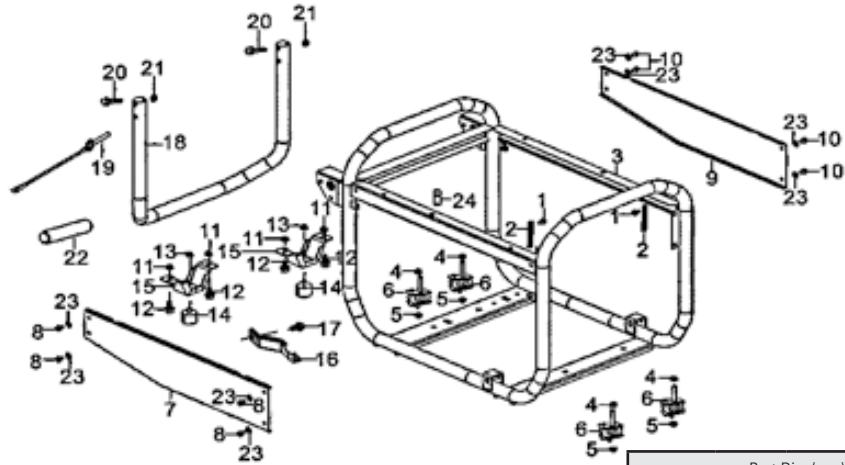

Frame Assembly

RP5500

REF. NO.	DESCRIPTION	Part QTY	Part UPC	CAT Individual Part No.	MSRP Part Price	Part Dim (mm)				Group QTY	Group UPC	CAT Group Part No.	Group Name	MSRP Group Price	MODEL	Group Dim (mm)			
						Length	Width	Height	Weight(g)							Length	Width	Height	Weight(g)
1	BOLT	2								1	815683021231	512-8277	FRAME GP	\$120.42	RP3600/ RP5500	780	530	580	8022.3
2	CLIP	2							RP3600/ RP5500										
3	FRAME ASSY	1							RP5500E										
29	PROTECT RUBBER	1							RP3600/ RP5500										
30	NYLON NUT	2							RP3600/ RP5500										
31	ISOLATOR	2							RP3600/ RP5500										
32	HEX BOLT	2							RP3600/ RP5500										
33	RUBBER CUSHION	2							RP3600/ RP5500										
34	CAP NUT	2							RP3600/ RP5500										
35	SOUND ABSORBING COTTON	2							RP3600/ RP5500										
16	SUPPORT BRACKET, ATR CLEANER	1							1						815683021248	512-8278	SUPPORT GP-ACL	\$6.76	RP5500
17	BOLT	1												RP5500					

Frame Assembly

RP5500 CARB

REF. NO.	DESCRIPTION	Part QTY	Part UPC	CAT Individual Part No.	MSRP Part Price	Part Dim (mm)				Group QTY	Group UPC	CAT Group Part No.	Group Name	MSRP Group Price	MODEL	Group Dim(mm)			
						Length	Width	Height	Weight(g)							Length	Width	Height	Weight(g)
1	BOLT	2																	
2	CLIP	2																	
3	FRAME ASSY	1																	
29	PROTECT RUBBER	1																	
30	NYLON NUT	2																	
31	ISOLATOR	2								1	815683021316	512-8282	FRAME GP	\$131.41	RP3600/ RP5500	780	530	580	8022.3
32	HEX BOLT	2																	
33	RUBBER CUSHION	2																	
34	CAP NUT	2																	
35	SOUND ABSORBING COTTON	2																	