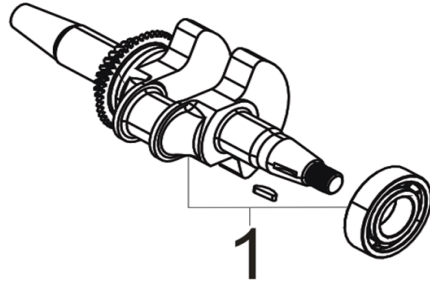

Crankshaft Assembly

RP5500

REF. NO.	DESCRIPTION	Part QTY	Part UPC	CAT Individual Part No.	MSRP Part Price	Part Dim (mm)				Group QTY	Group UPC	CAT Group Part No.	Group Name	MSRP Group Price	MODEL	Group Dim (mm)			
						Length	Width	Height	Weight(g)							Length	Width	Height	Weight(g)
1	CRANKSHAFT ASSY.	1	815683021057	511-8026	\$88.74	278	105	102	2940						RP5500				