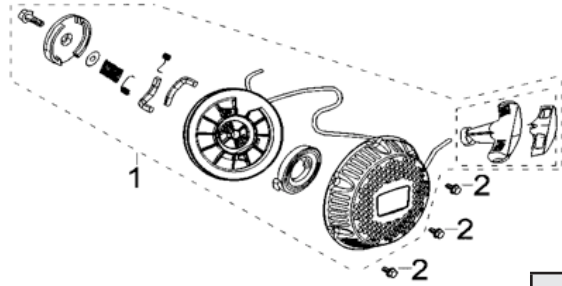

Recoil Assembly

RP5500

REF. NO.	DESCRIPTION	Part QTY	Part UPC	CAT Individual Part No.	MSRP Part Price	Part Dim (mm)				Group QTY	Group UPC	CAT Group Part No.	Group Name	MSRP Group Price	MODEL	Group Dim (mm)				
						Length	Width	Height	Weight(g)							Length	Width	Height	Weight(g)	
1	STARTER ASSY, RECOIL	1								1	815683021897	512-8296	PULLEY GP-CSHAFT	\$33.65	RP5500/ RP6500E/7500E	258	258	48	724.4	
2	BOLT	3																		