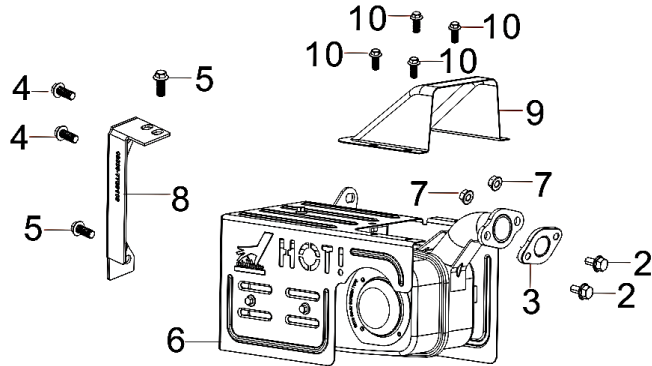

## RP5500

REF. NO.	DESCRIPTION	Part QTY	Part UPC	CAT Individual Part No.	MSRP Part Price	Part Dim (mm)				Group QTY	Group UPC	CAT Group Part No.	Group Name	MSRP Group Price	MODEL	Group Dim (mm)			
						Length	Width	Height	Weight(g)							Length	Width	Height	Weight(g)
2	BOLT	2			\$0.90					1	815683021187	512-8273	MUFFLER GP	\$77.27	RP5500	310	180	220	2873.3
3	GASKET, EXHAUST OUTLET	1	815683021170	511-7291	\$1.32	70	46	1	8.4						RP5500				
4	BOLT	2							RP5500										
5	BOLT	2							RP5500										
6	MUFFLER ASSEMBLY	1							RP5500										
7	NUT	2							RP5500										
8	BRACKET, MUFFLER	1							RP5500										
9	MUFFLER AIR GUIDE COVER	1							RP5500										
10	BOLT	4							RP5500										
11	SPARK ARRESTOR	1	815683020562 on 3600	501-5080	\$6.87	85	15	93	30						RP5500				