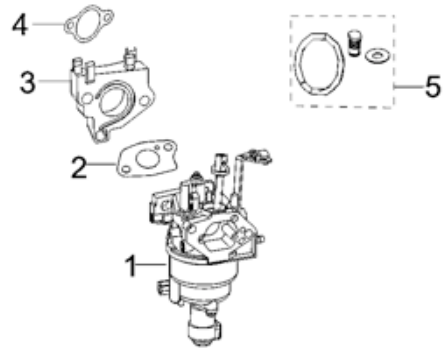

Carburetor Assembly

RP5500

REF. NO.	DESCRIPTION	Part QTY	Part UPC	CAT Individual Part No.	MSRP Part Price	Part Dim (mm)				Group QTY	Group UPC	CAT Group Part No.	Group Name	MSRP Group Price	MODEL	Group Dim (mm)			
						Length	Width	Height	Weight(g)							Length	Width	Height	Weight(g)
1	CARBURETOR ASSY.	1	815683021132	511-7279	\$65.54					1	815683021125	512-8272	CARBURETOR GP-B	\$72.77	RP5500	150	85	100	390
2	GASKET, CARBURETOR	1	815683021149	511-7270	\$0.72										RP5500				
3	PLATE, CARBURETOR INSULATOR	1	815683021156	511-7273	\$5.80										RP5500				
4	GASKET, INLET	1	815683021163	511-8039	\$0.72										RP5500				
5	HIGH ALTITUDE KIT (3000-6000ft)	1	815683021101	501-5083	\$27.14	60	40	2	100					RP5500					
	HIGH ALTITUDE KIT (6000-8000ft)	1	815683021118	501-5084	\$31.56	60	40	2	100					RP5500					