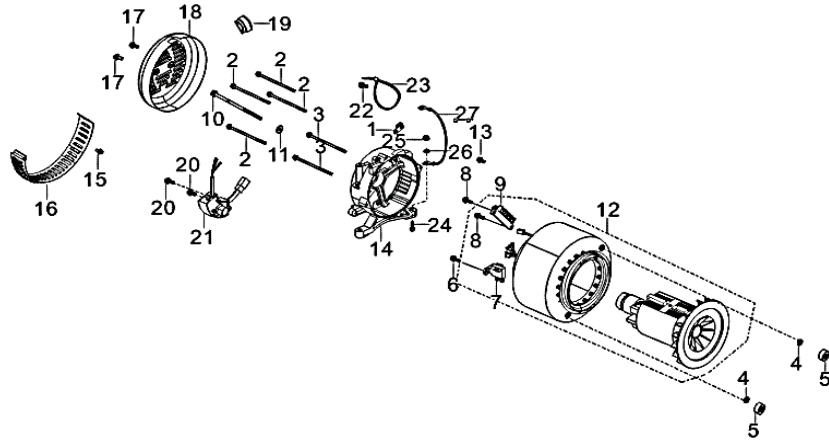

Generator Assembly

RP5500

REF. NO.	DESCRIPTION	Part QTY	Part UPC	CAT Individual Part No.	MSRP Part Price	Part Dim (mm)				Group QTY	Group UPC	CAT Group Part No.	Group Name	MSRP Group Price	MODEL	Group Dim (mm)			
						Length	Width	Height	Weight(g)							Length	Width	Height	Weight(g)
20	BOLT	2								1	815683021293	512-8281	REGULATOR GP -H	\$45.42	RP5500	240	62.1	48	250
21	REGULATOR, VOLTAGE	1	815683021279	511-7299	\$44.52	240	62.1	48	249						RP5500				
28	GEN HEAD ASSY (Include F17-1 to 27)	1	815683021286	501-5086	\$201.85	360	240	190	26380.4						RP5500				

Generator Assembly

RP5500 CSA

REF. NO.	DESCRIPTION	Part QTY	Part UPC	CAT Individual Part No.	MSRP Part Price	Part Dim (mm)				Group QTY	Group UPC	CAT Group Part No.	Group Name	MSRP Group Price	MODEL	Group Dim (mm)			
						Length	Width	Height	Weight(g)							Length	Width	Height	Weight(g)
12	MOTOR ASSY.	1	815683022283	501-5109	\$80.94	275	190	190	24400	1									