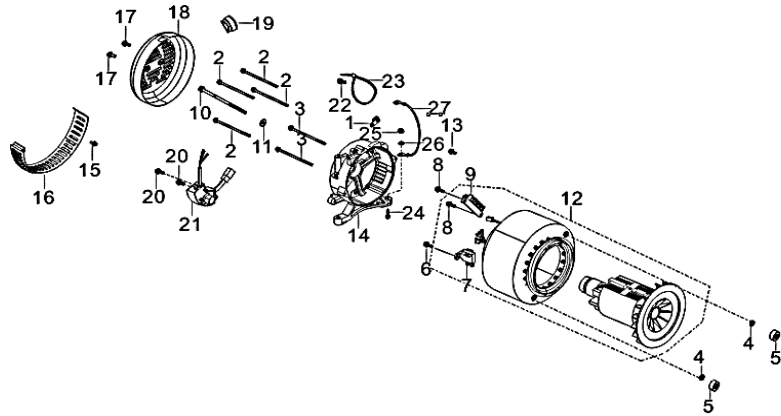

Generator Assembly

RP5500

REF. NO.	DESCRIPTION	Part QTY	Part UPC	CAT Individual Part No.	MSRP Part Price	Part Dim (mm)				Group QTY	Group UPC	CAT Group Part No.	Group Name	MSRP Group Price	MODEL	Group Dim (mm)			
						Length	Width	Height	Weight(g)							Length	Width	Height	Weight(g)
20	BOLT	2								1	815683021293	512-8281	REGULATOR GP -H	\$45.42	RP5500	240	62.1	48	250
21	REGULATOR, VOLTAGE	1	815683021279	511-7299	\$44.52	240	62.1	48	249						RP5500				
28	GEN HEAD ASSY (Include F17-1 to 27)	1	815683021286	501-5086	\$201.85	360	240	190	26380.4						RP5500				

Generator Assembly

RP5500 CSA

REF. NO.	DESCRIPTION	Part QTY	Part UPC	CAT Individual Part No.	MSRP Part Price	Part Dim (mm)				Group QTY	Group UPC	CAT Group Part No.	Group Name	MSRP Group Price	MODEL	Group Dim (mm)			
						Length	Width	Height	Weight(g)							Length	Width	Height	Weight(g)
12	MOTOR ASSY.	1	815683022283	501-5109	\$80.94	275	190	190	24400	1									