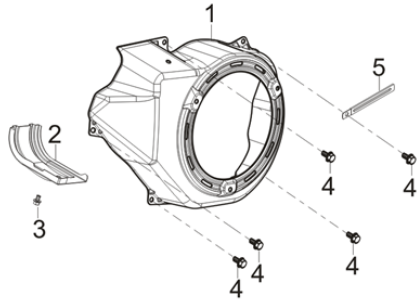

# Shroud Assembly

RP5500

REF. NO.	DESCRIPTION	Part QTY	Part UPC	CAT Individual Part No.	MSRP Part Price	Part Dim (mm)				Group QTY	Group UPC	CAT Group Part No.	Group Name	MSRP Group Price	MODEL	Group Dim (mm)			
						Length	Width	Height	Weight(g)							Length	Width	Height	Weight(g)
1	SHROUD	1								1	815683021095	512-8271	SHROUD GP-AIR	\$36.59	RP5500	337	335	224	510.2
2	SHROUD, CYLINDER BODY	1							RP5500										
3	BOLT	1							RP5500										
4	BOLT	5							RP5500										