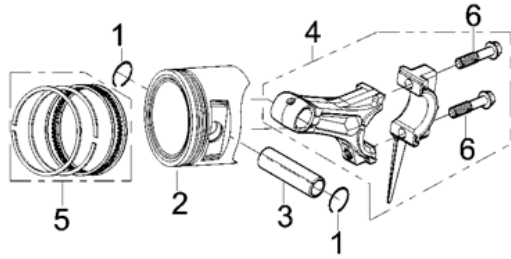

Piston/Connecting Rod

RP6500E / RP7500E

REF. NO.	DESCRIPTION	Part QTY	Part UPC	CAT Individual Part No.	MSRP Part Price	Part Dim (mm)				Group QTY	Group UPC	CAT Group Part No.	Group Name	MSRP Group Price	MODEL	Group Dim (mm)			
						Length	Width	Height	Weight(g)							Length	Width	Height	Weight(g)
5	PISTON RINGS SET	1	815683021392	511-7264	\$15.16	95	95	3	20						RP6500E/7500E				
1	CLIP, PISTON PIN	2																	
2	PISTON	1								1	815683021866	512-8293	PISTON GP	\$36.31	RP6500E/7500E	115	110	100	351.4
3	PIN, PISTON	1																	
4	ROD, CONNECTING	1																	
6	BOLT, CONNECTING ROD	2								1	815683021873	512-8294	ROD GP-CONN	\$39.87	RP6500E/7500E	170	160	65	276.5