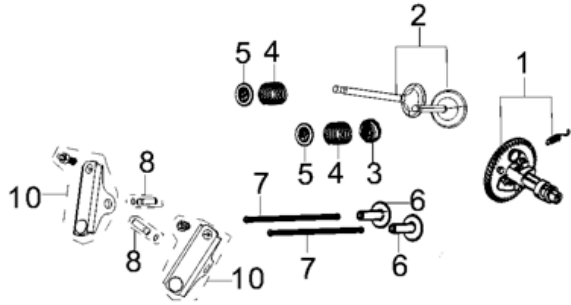

# Camshaft Assembly

## RP6500E / RP7500E

REF. NO.	DESCRIPTION	Part QTY	Part UPC	CAT Individual Part No.	MSRP Part Price	Part Dim (mm)				Group QTY	Group UPC	CAT Group Part No.	Group Name	MSRP Group Price	MODEL	Group Dim (mm)			
						Length	Width	Height	Weight(g)							Length	Width	Height	Weight(g)
1	CAMSHAFT ASSY.	1								1	815683021880	512-8295	CAMSHAFT GP	\$136.97	RP5500/RP6500E/ RP7500E	215	150	150	1141.4
2	VALVES SET	1																	
3	GUIDE, SEAL	1																	
4	SPRING, VALVE	2																	
5	SEAT, VALVE SPRING	2																	
6	TAPPET, VALVE	2																	
7	LIFTER SUBASSEMBLY, VALVE	2																	
8	ROCKER SHAFT	2																	
10	ROCKER ARM, VALVE	2																	