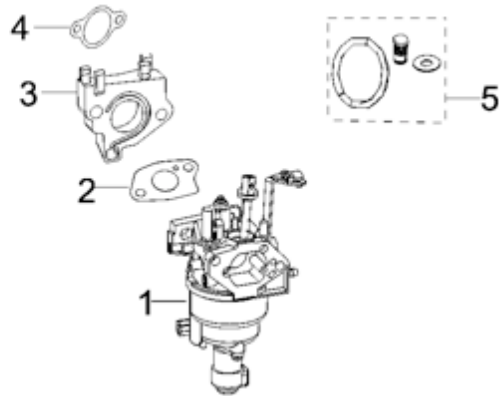

# Carburetor Assembly

## RP6500E / RP7500E

REF. NO.	DESCRIPTION	Part QTY	Part UPC	CAT Individual Part No.	MSRP Part Price	Part Dim (mm)				Group QTY	Group UPC	CAT Group Part No.	Group Name	MSRP Group Price	MODEL	Group Dim (mm)			
						Length	Width	Height	Weight(g)							Length	Width	Height	Weight(g)
1	CARBURETOR ASSY.	1	815683021408	511-7277	\$61.94	190	90	60	437.8	1	815683021910	512-8298	CARBURETOR GP -B	\$78.93	RP6500E/7500E	200	110	70	486.8
2	GASKET, CARBURETOR	1	815683021415	511-7269	\$2.36	65	43	2	1										
3	PLATE, CARBURETOR INSULATOR	1	815683021422	511-7271	\$3.65	70	16	2	47.4										
4	GASKET, INLET	1	815683021439	511-8857	\$2.98	68	38	2	0.6										
5	High Altitude Kit(3000-6000ft)	1	815683021446	501-5088	\$29.15	60	40	2	100					RP6500E/7500E					
	High Altitude Kit(6000-8000ft)	1	815683021453	501-5089	\$34.86	60	40	2	100										