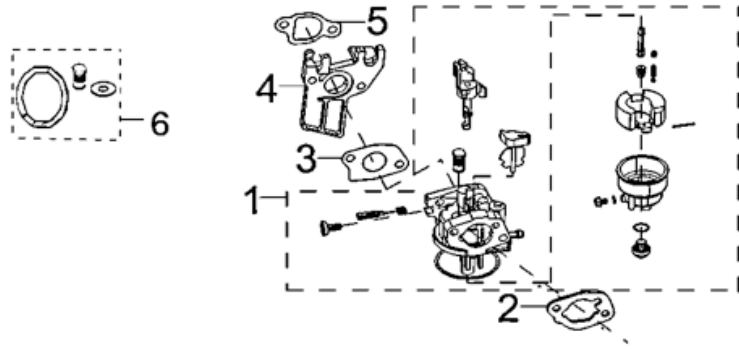

Carburetor Assembly

RP3600

REF. NO.	DESCRIPTION	Part QTY	Part UPC	CAT Individual Part No.	MSRP Part Price	Group QTY	Group UPC	CAT Group Part No.	Group Name	MSRP Group Price	MODEL	Group Dim(mm)				Part Dim (mm)			
												Length	Width	Height	Weight(g)	Length	Width	Height	Weight(g)
1	CARBURETOR ASSY.	1	815683020456	511-7278	\$34.60	1	815683020524	512-8239	CARBURETOR GP-B	\$38.35	RP3600	120	90	90	300	120	90	90	259.2
2	GASKET, CARBURETOR INSULATOR	1	815683020463	511-7285	\$0.47											60	40	2	1.4
3	GASKET, AIR CLEANER	1	815683020470	511-7268	\$0.47											60	40	2	0.6
4	GASKET, CARBURETOR	1	815683020487	511-7272	\$0.47											100	80	40	38
5	PLATE, CARBURETOR INSULATOR	1	815683020494	511-8837	\$2.33											60	40	2	0.6
6	HIGH ALTITUDE KIT 1(3000-6000ft)	1	815683020500	501-5078	\$25.36						RP3600					60	40	2	1
	HIGH ALTITUDE KIT 2(6000-8000ft)	1	815683020517	501-5079	\$29.55						RP3600					60	40	2	1