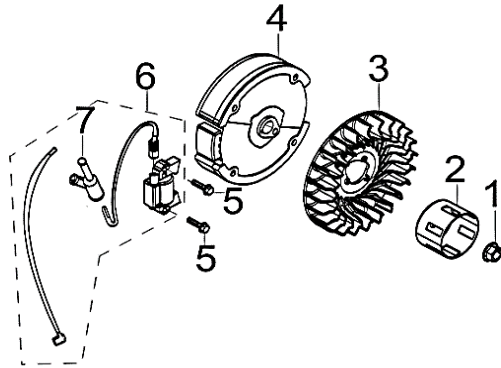

Flywheel Assembly

RP3600

REF. NO.	DESCRIPTION	Part QTY	Part UPC	CAT Individual Part No.	MSRP Part Price	Group QTY	Group UPC	CAT Group Part No.	Group Name	MSRP Group Price	MODEL	Group Dim(mm)				Part Dim (mm)			
												Length	Width	Height	Weight(g)	Length	Width	Height	Weight(g)
1	NUT, FLYWHEEL	1																	
2	CUP,STARTER	1				1	815683020623	512-8245	FLYWHEEL GP	\$60.40	RP3600	180	180	170	2795.2				
3	IMPELLER	1																	
4	FLYWHEEL SUBASSEMBLY	1																	
5	BOLT	2																	
6	COIL, IGNITION	1				1	815683020630	512-8246	COIL GP-IGNITION	\$35.95	RP3600	140	80	70	263				
7	CAP, SPARK PLUG	1																	