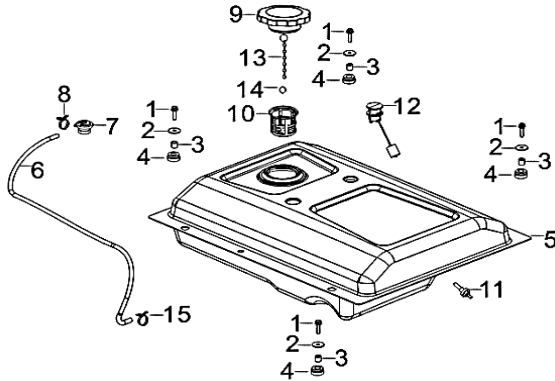

# Fuel Tank Assembly

RP3600

REF. NO.	DESCRIPTION	Part QTY	Part UPC	CAT Individual Part No.	MSRP Part Price	Group QTY	Group UPC	CAT Group Part No.	Group Name	MSRP Group Price	MODEL	Group Dim(mm)				Part Dim (mm)												
												Length	Width	Height	Weight(g)	Length	Width	Height	Weight(g)									
1	BOLT	4				1	815683020593	512-8242	TANK GP-FUEL (B)	\$94.84	RP3600	540	450	130	3720.4													
2	WASHER	4																										
3	BUSH	4																										
4	SLEEVE, FUEL TANK RUBBER	4																										
5	TANK, FUEL	1																										
12	LEVELER GAUGE, FUEL	1	815683020586	511-8903	\$3.72											145	35	35	17.8									
9	FUEL CAP	1				1	815683020609	512-8243	CAP GP-FUEL	\$19.01	RP3600	100	100	40	195.2													
13	CHAIN, FUEL CAP	1																										
14	CLIP, FUEL CAP CHAIN	1																										
6	HOSE, FUEL STEAM RUBBER	1				1	815683020616	512-8244	VENT GP-FUEL	\$7.19	RP3600	870	10	10	70.4													
7	ROLLOVER VALVE	1																										
8	CLAMP	1																										
15	CLAMP	1																										