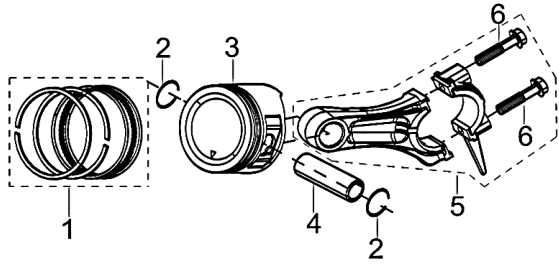

Piston/Connecting Rod

RP3600

REF. NO.	DESCRIPTION	Part QTY	Part UPC	CAT Individual Part No.	MSRP Part Price	Group QTY	Group UPC	CAT Group Part No.	Group Name	MSRP Group Price	MODEL	Group Dim(mm)				Part Dim (mm)				
												Length	Width	Height	Weight(g)	Length	Width	Height	Weight(g)	
1	PISTON RINGS SET	1																		
2	CLIP, PISTON PIN	2																		
3	PISTON	1				1	815683020401	512-8234	PISTON GP	\$27.71	RP3600	215	70	50	358.7					
4	PIN, PISTON	1																		
6	ROD, CONNECTING	2																		
5	BOLT, CONNECTING ROD	1																		