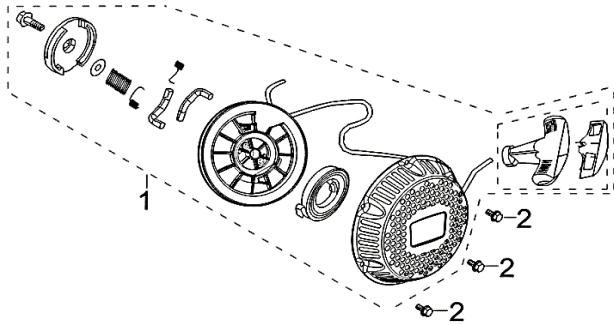

# Recoil Assembly

RP3600

REF. NO.	DESCRIPTION	Part QTY	Part UPC	CAT Individual Part No.	MSRP Part Price	Group QTY	Group UPC	CAT Group Part No.	Group Name	MSRP Group Price	MODEL	Group Dim(mm)				Part Dim (mm)			
												Length	Width	Height	Weight(g)	Length	Width	Height	Weight(g)
1	STARTER ASSY, RECOIL	1				1	815683020425	512-8236	PULLEY GP-CSHAFT	\$24.72	RP3600	240	180	80	525.2				
2	BOLT	3																	