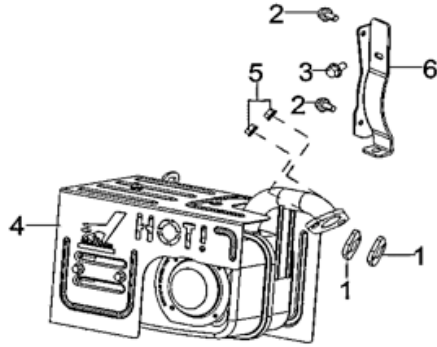

Muffler Assembly

RP3600

REF. NO.	DESCRIPTION	Part QTY	Part UPC	CAT Individual Part No.	MSRP Part Price	Group QTY	Group UPC	CAT Group Part No.	Group Name	MSRP Group Price	MODEL	Group Dim(mm)				Part Dim (mm)												
												Length	Width	Height	Weight(g)	Length	Width	Height	Weight(g)									
1	GASKET, EXHAUST OUTLET	2	815683020555	511-7292	\$1.02	1	815683020579	512-8241	MUFFLER GP	\$76.73	RP3600	350	160	230	3521	70	40	1	6.2									
2	BOLT	2																										
3	BOLT	1																										
4	MUFFLER ASSEMBLY	1																										
5	NUT	2																										
6	BRACKET,MUFFLER	1																										
11	SPARK ARRESTOR	1	815683020562	501-5080	\$4.88						RP3600/ RP5500					85	15	93	30									