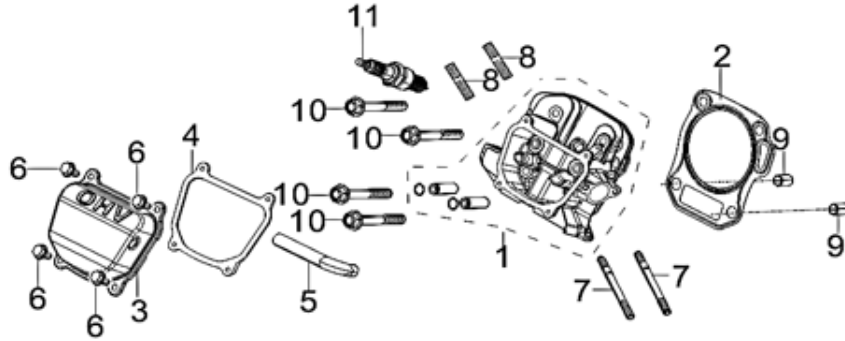

Cylinder Assembly

RP3600

REF. NO.	DESCRIPTION	Part QTY	Part UPC	CAT Individual Part No.	MSRP Part Price	Group QTY	Group UPC	CAT Group Part No.	Group Name	MSRP Group Price	MODEL	Group Dim(mm)				Part Dim (mm)			
												Length	Width	Height	Weight(g)	Length	Width	Height	Weight(g)
3	COVER SUBASSEMBLY, CYLINDER HEAD	1				1	815683020289	512-8227	COVER GP-CYL HD	\$12.95	RP3600	120	110	40	282.4				
4	GASKET, CYLINDER HEAD COVER	1	815683020258	511-7249	\$1.58											90	112	2	2.4
6	BOLT	4																	
5	TUBE, BREATHER	1	815683020265	511-8859	\$1.41						RP3600					100	100	15	9
1	HEAD SUBASSEMBLY, CYLINDER	1				1	815683020296	512-8228	HEAD GP-CYL BSC	\$67.83	RP3600	190	150	120	949				
2	GASKET, CYLINDER HEAD	1	815683020272	511-7252	\$2.99											110	115	2	7.8
7	STUD	2																	
8	STUD	2																	
9	PIN	2																	
10	BOLT, CYLINDER HEAD	4																	