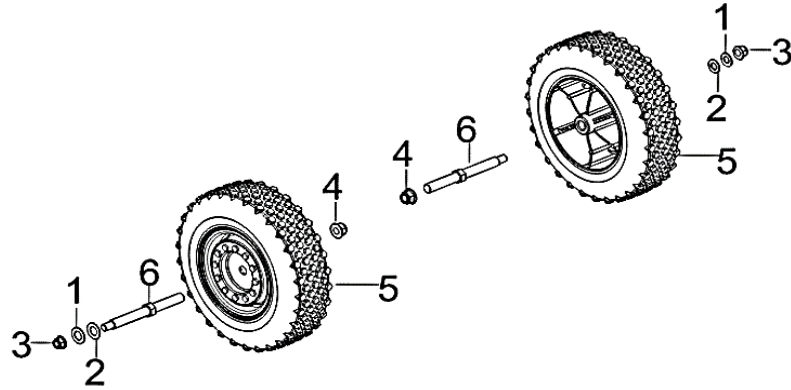

Wheel Assembly

RP3600

REF. NO.	DESCRIPTION	Part QTY	Part UPC	CAT Individual Part No.	MSRP Part Price	Group QTY	Group UPC	CAT Group Part No.	Group Name	MSRP Group Price	MODEL	Group Dim(mm)				Part Dim (mm)				
												Length	Width	Height	Weight(g)	Length	Width	Height	Weight(g)	
1	WASHER	2				1	815683020852	512-8258	WHEEL GP-TIRE&	\$35.58	RP3600	485	170	485	3488.8					
2	WASHER	2			RP3600															
3	NUT	2			RP3600															
4	NUT	2			RP3600															
5	WHEEL	2	815683020845	511-7307	\$27.42															RP3600
6	AXLE, WHEEL	2														RP3600				