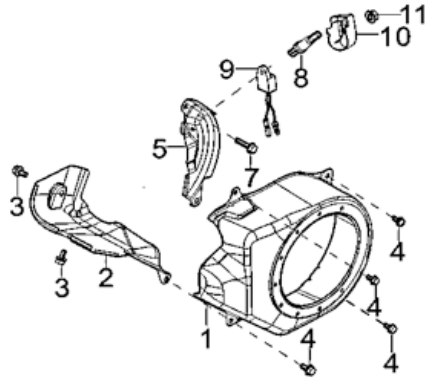

Shroud Assembly

RP3600

REF. NO.	DESCRIPTION	Part QTY	Part UPC	CAT Individual Part No.	MSRP Part Price	Group QTY	Group UPC	CAT Group Part No.	Group Name	MSRP Group Price	MODEL	Group Dim(mm)				Part Dim (mm)				
												Length	Width	Height	Weight(g)	Length	Width	Height	Weight(g)	
1	SHROUD	1																		
2	SHROUD, CYLINDER BODY	1																		
3	BOLT	2				1	815683020432	512-8237	SHROUD GP-AIR	\$38.70	RP3600	300	250	120	741.2					
4	BOLT	4																		
5	SHIELD,LOWER	1																		
7	BOLT	1																		
8	BOLT,WIRE PROTECT COVER	1																		
9	PROTECTOR, OIL	1																		
10	WIRE PROTECT COVER	1				1	815683020449	512-8238	COVER GP	\$28.82	RP3600	80	60	50	60					
11	NUT	1																		